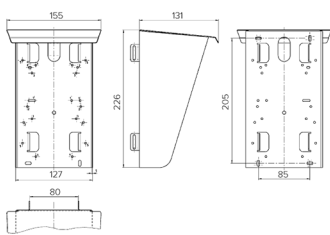

Weather shield

Part no. 15542

- made from stainless steel (material 1.4301)
- with side blinds
- for wall mounting or on column
- dimensions (H x W x D): 226 x 155 x 131/52 mm
- surface: bright finish

Technical specifications

Weight	652 g
--------	-------

Drawing

Drawing
1 MB 431

Dim. in mm