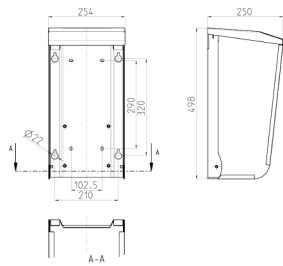

Weather shield

Part no. 15682

- made from stainless steel (material 1.4301)
- with side blinds
- cover can be removed from the back
- for wall mounting or on a column 15530
- dimensions (H x W x D): 496.5 x 254 x 250 mm
- surface: bright finish

Technical specifications

Weight	5800 g
--------	--------

Drawing

Drawing
1 MB 515

Dim. in mm