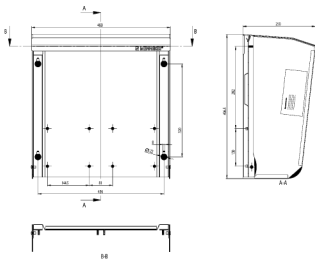

## Weather shield

Part no. 15690

- made from stainless steel (material 1.4301)
- with side blinds
- for wall mounting or on column
- dimensions (H x W x D): 496,5 x 480 x 250 mm
- surface: bright finish

## Technical specifications

Weight	8540 g
--------	--------

## Drawing

Drawing  
1 MB 552

Dim. in mm