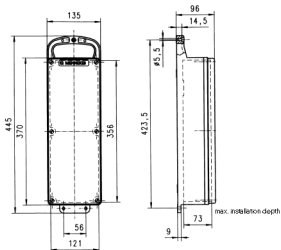

EverGUM receptacle combination

Part no. 70034

- solid rubber enclosure, signal yellow RAL 1003
- pre-wired for installation

Technical specifications

CEE 32 A, 5 p, 400 V	3
Connection / feeder cable	• 2 m H07RN-F5G4 with CEE-plug 32 A, 5 p, 400 V
Protection type	IP 44
Enclosure material	Solid rubber
Weight	5033 g
Height	445 mm
Width	135 mm

Drawing

Drawing
5 MB 44
Dim. in mm