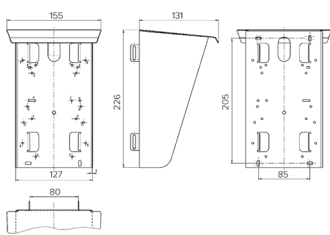

Weather shield

Part no. 15542

- made from stainless steel (material 1.4301)
- with side blinds
- for mounting on column
- dimensions (H x W x D): 226 x 155 x 131/52 mm
- surface: bright finish

Technical specifications

Weight	652 g
--------	-------

Drawing

Drawing
1 MB 431

Dim. in mm