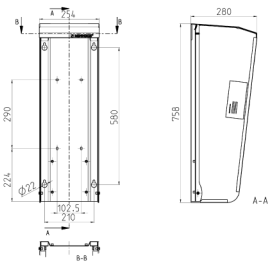

Weather shield

Part no. 15683

- made from stainless steel (material 1.4301)
- with side blinds
- cover can be removed from the back
- for wall mounting or on a column 15530
- dimensions (H x W x D): 758 x 254 x 280 mm
- surface: bright finish

Technical specifications

Weight	5950 g
--------	--------

Drawing

Drawing
1 MB 516
Dim. in mm