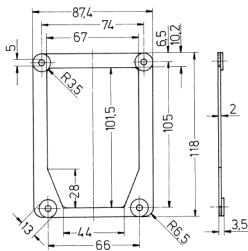

Check frame

Part no. 40744

- for built- in plug, CaraCONTACT no. 8001, 8008

Technical specifications

Weight	9 g
--------	-----

Drawing

Drawing
1 MB 288
Dim. in mm