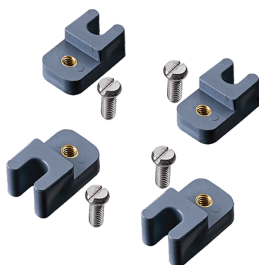

Set of external mounting feet

Part no. 41450

- set (4 pcs.) feet for external fixing with screws

Technical specifications

Weight	54 g
--------	------

Drawing