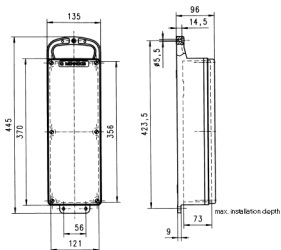

## EverGUM receptacle combination

Part no. 70028

- solid rubber enclosure, signal yellow RAL 1003
- pre-wired for installation

## Technical specifications

CEE 16 A, 5 p, 400 V	1
SCHUKO® 16 A, 230 V	4
Connection / feeder cable	• 2 m H07RN-F5G2.5 with CEE-plug 16 A, 5 p, 400 V
Protection type	IP 44
Enclosure material	Solid rubber
Weight	4177 g
Height	445 mm
Width	135 mm

## Drawing

Drawing  
5 MB 44  
Dim. in mm