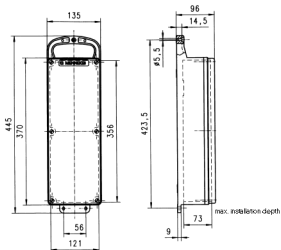

## EverGUM receptacle combination

Part no. 70029

- solid rubber enclosure, signal yellow RAL 1003
- pre-wired for installation

## Technical specifications

CEE 16 A, 5 p, 400 V	3
Connection / feeder cable	• 2 m H07RN-F5G2.5 with CEE-plug 16 A, 5 p, 400 V
Protection type	IP 44
Enclosure material	Solid rubber
Weight	4060 g
Height	445 mm
Width	135 mm

## Drawing

Drawing  
5 MB 44  
Dim. in mm