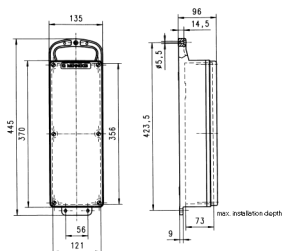

## EverGUM receptacle combination

Part no. 70030

- solid rubber enclosure, signal yellow RAL 1003
- pre-wired for installation

## Technical specifications

CEE 32 A, 5 p, 400 V	1
SCHUKO® 16 A, 230 V	2
Fusing	<ul style="list-style-type: none"> <li>• 1 RCD 40 A, 4 p, 0.03 A</li> <li>• 2 MCB's 16 A, 1 p, B</li> </ul>
Pre-fuse max.	32 A
InA	32 A
RDF	0.75
Connection / feeder cable	<ul style="list-style-type: none"> <li>• 2 m H07RN-F5G4 with CEE-plug 32 A, 5 p, 400 V</li> </ul>
Protection type	IP 44
Enclosure material	Solid rubber
Weight	4291 g
Height	445 mm
Width	135 mm

## Drawing

Drawing  
5 MB 44  
Dim. in mm