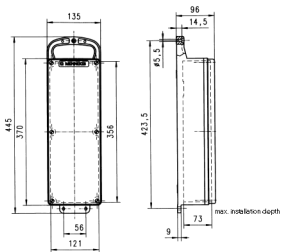

EverGUM receptacle combination

Part no. 70032

- solid rubber enclosure, signal yellow RAL 1003
- pre-wired for installation

Technical specifications

SCHUKO® 16 A, 230 V	4
Fusing	<ul style="list-style-type: none"> • 1 RCD 40 A, 4 p, 0.03 A
Connection / feeder cable	<ul style="list-style-type: none"> • 2 m H07RN-F3G2.5 with CEE-plug 16 A, 5 p, 400 V
Protection type	IP 44
Enclosure material	Solid rubber
Weight	4029 g
Height	445 mm
Width	135 mm

Drawing

Drawing
5 MB 44
Dim. in mm