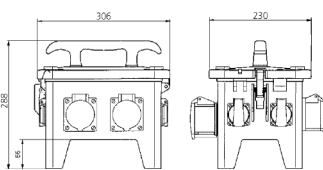

EverGUM receptacle combination

Part no. 70350

- solid rubber enclosure, signal yellow RAL 1003
- pre-wired for installation

Technical specifications

CEE 16 A, 5 p, 400 V	2
SCHUKO® 16 A, 230 V	4
Fusing	• 1 RCD 40 A, 4 p, 0.03 A
Pre-fuse max.	16 A
InA	16 A
RDF	1
Connection / feeder cable	• 1 inlet 16 A, 5 p, 400 V
Protection type	IP 44
Enclosure material	Solid rubber
Weight	5960 g
Length	306 mm
Height	288 mm
Width	230 mm

Drawing

Drawing
5 MB 48a
Dim. in mm