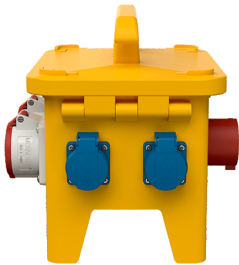

EverGUM receptacle combination

Part no. 70350

- solid rubber enclosure, signal yellow RAL 1003
- pre-wired for installation

Technical specifications

CEE 16 A, 5 p, 400 V	2
SCHUKO® 16 A, 230 V	4
Fusing	• 1 RCD 40 A, 4 p, 0.03 A
Pre-fuse max.	16 A
InA	16 A
RDF	1
Connection / feeder cable	• 1 inlet 16 A, 5 p, 400 V
Protection type	IP 44
Enclosure material	Solid rubber
Weight	5960 g
Length	306 mm
Height	288 mm
Width	230 mm

Drawing

Drawing
5 MB 48a
Dim. in mm