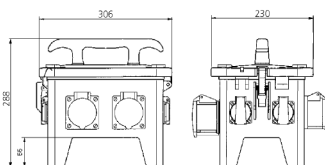

EverGUM receptacle combination

Part no. 70439

- solid rubber enclosure, signal yellow RAL 1003
- pre-wired for installation

Technical specifications

SCHUKO® 16 A, 230 V	8
Fusing	• 1 RCD 40 A, 4 p, 0.03 A
Pre-fuse max.	16 A
InA	16 A
RDF	1
Connection / feeder cable	• 1 inlet 16 A, 5 p, 400 V
Protection type	IP 44
Enclosure material	Solid rubber
Weight	6255 g
Length	306 mm
Height	288 mm
Width	230 mm

Drawing

Drawing
5 MB 48a
Dim. in mm