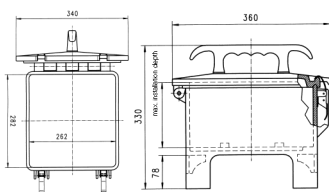

EverGUM receptacle combination

Part no. 70446

- solid rubber enclosure, signal yellow RAL 1003
- pre-wired for installation

Technical specifications

CEE 32 A, 5 p, 400 V	1
CEE 16 A, 5 p, 400 V	3
SCHUKO® 16 A, 230 V	4
Fusing	<ul style="list-style-type: none"> • 3 Neozed D 01, 3 p • 2 Neozed D 01, 1 p
Pre-fuse max.	32 A
InA	32 A
RDF	1
Connection / feeder cable	<ul style="list-style-type: none"> • 3 m H07RN-F5G4 with CEE-plug 32 A, 5 p, 400 V
Protection type	IP 44
Enclosure material	Solid rubber
Weight	10200 g
Length	360 mm
Height	330 mm
Width	340 mm

Drawing

Drawing
5 MB 43

Dim. in mm