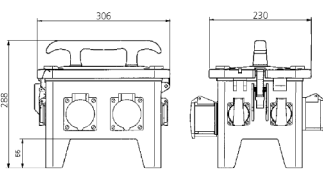

## EverGUM receptacle combination

Part no. 70702

- solid rubber enclosure, signal yellow RAL 1003
- pre-wired for installation

## Technical specifications

SCHUKO® 16 A, 230 V	6
Fusing	<ul style="list-style-type: none"> <li>• 1 RCD 40 A, 4 p, 0.03 A</li> <li>• 3 MCB's 16 A, 1 p, B</li> </ul>
Pre-fuse max.	16 A
InA	16 A
RDF	1
Connection / feeder cable	<ul style="list-style-type: none"> <li>• 1 inlet 16 A, 5 p, 400 V</li> </ul>
Protection type	IP 44
Enclosure material	Solid rubber
Weight	9850 g
Length	306 mm
Height	288 mm
Width	230 mm

## Drawing

Drawing  
5 MB 48a  
Dim. in mm