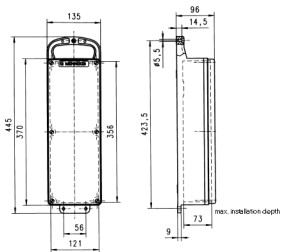

EverGUM receptacle combination

Part no. 7109560

- solid rubber enclosure
- pre-wired for installation
- fusing behind a transparent cover

Technical specifications

SCHUKO® 16 A, 230 V	6
Fusing	<ul style="list-style-type: none"> • 1 RCD 40 A, 4 p, 0.03 A
Connection / feeder cable	<ul style="list-style-type: none"> • 2 m H07RN-F5G2,5 with CEE-plug 16 A, 5 p, 400 V
Protection type	IP 44
Enclosure material	Solid rubber
Weight	4240 g
Height	445 mm
Width	135 mm

Drawing

Drawing
5 MB 44
Dim. in mm