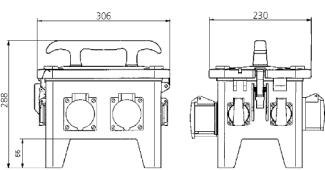

EverGUM Receptacle combination

Part no. 7408884NF

- solid rubber enclosure
- black
- pre-wired for installation
- portable, stackable
- hinged lid
- with stainless steel quick release clips

Technical specifications

CEE 32 A, 5 p, 400 V	1
CEE 16 A, 5 p, 400 V	1
French/Belgian standard	4
Fusing	<ul style="list-style-type: none"> • 1 RCD 40 A, 4 p, 0.03 A • 1 MCB 16 A, 3 p+N, C • 4 MCB's 16 A, 1 p+N, C
Connection / feeder cable	<ul style="list-style-type: none"> • 2 m H07RN-F5G6 with CEE-plug 32 A, 5 p, 400 V
Protection type	IP 44
Enclosure material	Solid rubber
Weight	8200 g
Length	306 mm
Height	288 mm
Width	230 mm

Drawing

Drawing
5 MB 48a
Dim. in mm