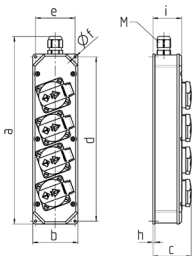

## Receptacle strip

Part no. 88678NF

- pre-wired for installation
- enclosure grey RAL 7035
- enclosure and insert made of AMAPLAST

## Technical specifications

French/Belgian standard	4
Connection / feeder cable	• for 1 cable up to 3 x 4 mm <sup>2</sup>
Protection type	IP 44
Enclosure material	Plastic
Weight	503 g
Height	330 mm
Width	80 mm

## Drawing

Drawing 1 MB 446		
Dim. in mm	a	330
	b	80
	c	68
	d	290
	e	70
	f	4.3
	h	3.8
	i	51
	M	20