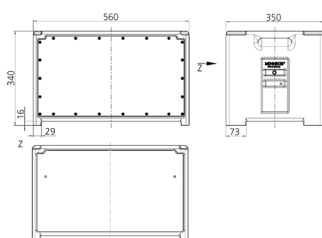

EverBOX®

Part no. 9500706

- robust, watertight insulating enclosure, black RAL 9005
- pre-wired for installation
- fusing behind a transparent cover

Technical specifications

CEE 32 A, 5 p, 400 V	2
CEE 16 A, 5 p, 400 V	4
SCHUKO® 16 A, 230 V	5
Fusing	<ul style="list-style-type: none"> • 2 RCD's 63 A, 4 p, 0.03 A • 2 MCB's 32 A, 3 p, C • 4 MCB's 16 A, 3 p, C • 5 MCB's 16 A, 1 p, C
Pre-fuse max.	63 A
InA	63 A
RDF	0.75
Connection / feeder cable	<ul style="list-style-type: none"> • 2 m H07RN-F5G10 with CEE-plug 63 A, 5 p, 400 V
Protection type	IP 44
Enclosure material	Plastic
Weight	20500 g
Length	560 mm
Height	340 mm
Width	350 mm

Drawing

Drawing
5 MB 70

Dim. in mm