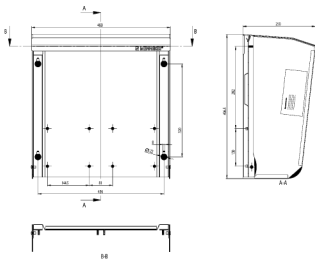

Weather shield

Part no. 15690

- made from stainless steel (material 1.4301)
- with side blinds
- for wall mounting or on column
- dimensions (H x W x D): 496,5 x 480 x 250 mm
- surface: bright finish

Technical specifications

Weight	8540 g
--------	--------

Drawing

Drawing
1 MB 552
Dim. in mm