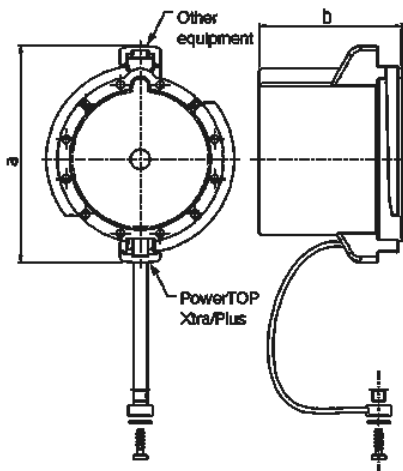

**Protective cover**

Part no. 40788

- for watertight plugs, wall mounted and panel mounted inlets

**Technical specifications**

Ampere	125 A
Poles	5 p
Weight	115 g

**Drawing**

Drawing	Amp.	63			125		
		3	4	5	3	4	5
2 MB 239	Poles						
Dim. in mm	a		110			120	
	b		73			79	