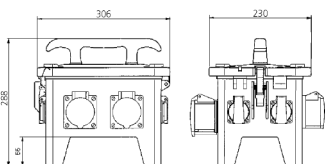

## EverGUM receptacle combination

Part no. 70434

- solid rubber enclosure, signal yellow RAL 1003
- pre-wired for installation

## Technical specifications

CEE 16 A, 5 p, 400 V	2
SCHUKO® 16 A, 230 V	4
Connection / feeder cable	• 2 m H07RN-F5G2.5 with CEE-plug 16 A, 5 p, 400 V
Protection type	IP 44
Shutter	false
Enclosure material	Solid rubber
Weight	6667 g
Length	306 mm
Height	288 mm
Width	230 mm

## Drawing

Drawing  
5 MB 48a  
Dim. in mm