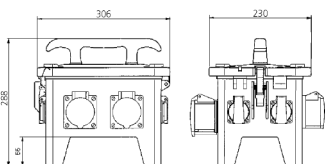

EverGUM receptacle combination

Part no. 70435

- solid rubber enclosure, signal yellow RAL 1003
- pre-wired for installation

Technical specifications

CEE 16 A, 5 p, 400 V	2
SCHUKO® 16 A, 230 V	4
Connection / feeder cable	• 1 inlet 16 A, 5 p, 400 V
Protection type	IP 44
Shutter	false
Enclosure material	Solid rubber
Weight	5600 g
Length	306 mm
Height	288 mm
Width	230 mm

Drawing

Drawing
5 MB 48a
Dim. in mm