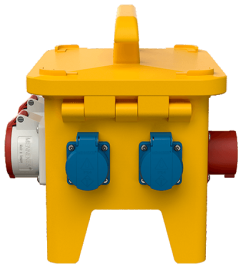

EverGUM receptacle combination

Part no. 70435

- solid rubber enclosure, signal yellow RAL 1003
- pre-wired for installation

Technical specifications

CEE 16 A, 5 p, 400 V	2
SCHUKO® 16 A, 230 V	4
Connection / feeder cable	• 1 inlet 16 A, 5 p, 400 V
Protection type	IP 44
Shutter	false
Enclosure material	Solid rubber
Weight	5600 g
Length	306 mm
Height	288 mm
Width	230 mm