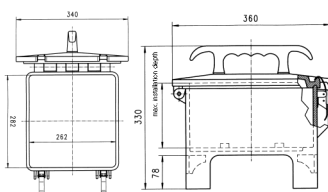

EverGUM receptacle combination

Part no. 70446

- solid rubber enclosure, signal yellow RAL 1003
- pre-wired for installation

Technical specifications

CEE 32 A, 5 p, 400 V	1
CEE 16 A, 5 p, 400 V	3
SCHUKO® 16 A, 230 V	4
Fusing	<ul style="list-style-type: none"> • 3 Neozed D 01, 3 p • 2 Neozed D 01, 1 p
Pre-fuse max.	32 A
InA	32 A
RDF	1
Connection / feeder cable	<ul style="list-style-type: none"> • 3 m H07RN-F5G4 with CEE-plug 32 A, 5 p, 400 V
Protection type	IP 44
Shutter	false
Enclosure material	Solid rubber
Weight	10200 g
Length	360 mm
Height	330 mm
Width	340 mm

Drawing

Drawing
5 MB 43

Dim. in mm