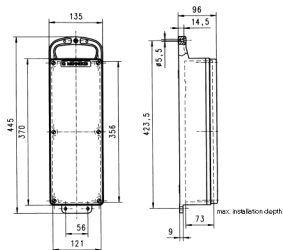

EverGUM receptacle combination

Part no. 7106889

- as receptacle strips for wall mounting
- hanging
- portable

Technical specifications

CEE 16 A, 5 p, 400 V	1
CEE 16 A, 3 p, 230 V	1
SCHUKO® 16 A, 230 V	2
Connection / feeder cable	• for 1 cable up to 5 x 10 mm ²
Protection type	IP 44
Shutter	false
Enclosure material	Solid rubber
Weight	2990 g
Height	445 mm
Width	135 mm

Drawing

Drawing
5 MB 44

Dim. in mm