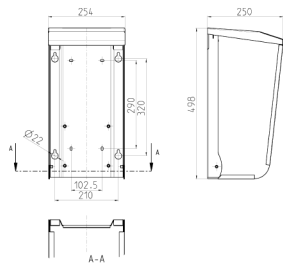

## Weather shield

Part no. 15682

- made from stainless steel (material 1.4301)
- with side blinds
- cover can be removed from the back
- for wall mounting or on a column 15530
- dimensions (H x W x D): 496.5 x 254 x 250 mm
- surface: bright finish

## Technical specifications

Weight	5800 g
--------	--------

## Drawing

Drawing  
1 MB 515

Dim. in mm