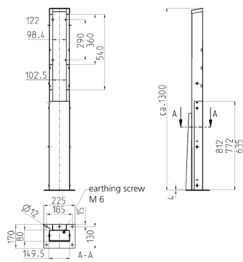

Column

Part no. 15530

- made from stainless steel (material 1.4301)
- surface: stainless steel, bright finish (basic column for the shields 15682 and 15683)
- height approx. 130 mm

Technical specifications

Weight	11000 g
--------	---------

Drawing

Drawing
1 MB 560
Dim. in mm