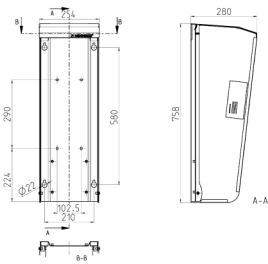

## Weather shield

Part no. 15683

- made from stainless steel (material 1.4301)
- with side blinds
- cover can be removed from the back
- for wall mounting or on a column 15530
- dimensions (H x W x D): 758 x 254 x 280 mm
- surface: bright finish

## Technical specifications

Weight	5950 g
--------	--------

## Drawing

Drawing  
1 MB 516  
Dim. in mm