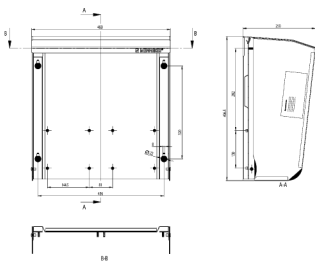

## Weather shield

Part no. 15690

- made from stainless steel (material 1.4301)
- with side blinds
- for wall mounting or on column
- dimensions (H x W x D): 496,5 x 480 x 250 mm
- surface: bright finish

## Technical specifications

Weight	8540 g
--------	--------

## Drawing

Drawing  
1 MB 552

Dim. in mm