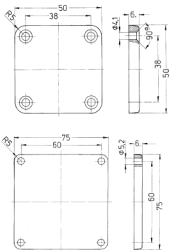

Blanking flange

Part no. 41419

- to close unused apertures
- grey
- for product group 1134, 1136, 1955/1956 and 1957/1958 (75 x 75 mm)

Technical specifications

Weight	24 g
--------	------

Drawing

Drawing
1 MB 372/373
Dim. in mm