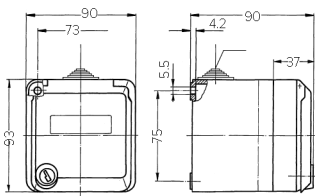

Cepex enclosure

Part no. 4300

- grey
- as wall mounted receptacle
- for installation of RJ45 data port receptacles
- for TKM type KDMF, also suited for data modules of Telegärtner (AMJ 45 Up/O, Cat.6a) and Nexans (LANmark-6 Snap-in Connector with jumper ring Modular Outlet 50)
- 2 keys
- with identical locks: part no + index G

Technical specifications

Protection type	IP 44
Shutter	false
Weight	268 g

Drawing

Drawing
1 MB 564
Dim. in mm