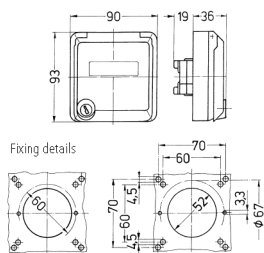

## Cepex enclosure

Part no. 4322

- grey
- as panel mounted receptacle
- for installation of RJ45 data port receptacles
- for Rutenbeck type UP0S
- with labelling field
- 2 keys
- with identical locks: part no + index G

## Technical specifications

Protection type	IP 44
Shutter	false
Weight	147 g

## Drawing

Drawing  
1 MB 305  
Dim. in mm