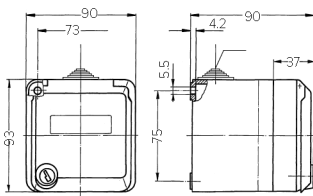

## Cepex enclosure

Part no. 4340

- grey
- as wall mounted receptacle
- for installation of RJ45 data port receptacles
- for BTR type E-DAT module, also suited for LEONI MegaLine
- 2 keys
- with identical locks: part no + index G

## Technical specifications

Protection type	IP 44
Shutter	false
Weight	260 g

## Drawing

Drawing  
1 MB 564  
Dim. in mm