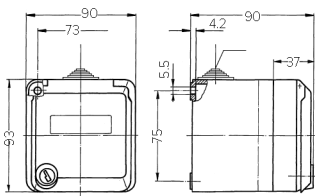

Cepex enclosure

Part no. 4375

- grey
- as wall mounted receptacle
- for installation of RJ45 data port receptacles
- for Reichle + De-Massari type module real 10, also suited for data modules of Telegärtner (AMJ/UMJ cat.6+, Setec (XKJ), Corning (FutureCOM S10TENE Keystone), Dätwyler (KS-T6A, MS-K, PS-GG45), Rutenbeck (UM real cat.6a, A), LEONI MegaLine, (Keystone)
- 2 keys
- with identical locks: part no + index G

Technical specifications

Protection type	IP 44
Shutter	false
Weight	300 g

Drawing

Drawing
1 MB 564
Dim. in mm