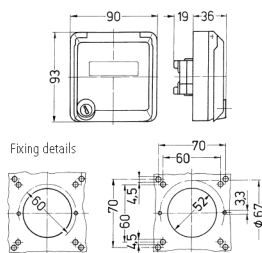

## Cepex enclosure

Part no. 4378

- black
- as wall mounted receptacle
- with labelling field
- for installation of RJ45-data port receptacles
- 2 keys
- with identical locks: part no + index G

## Technical specifications

Protection type	IP 44
Shutter	false
Weight	176 g

## Drawing

Drawing  
1 MB 305  
Dim. in mm