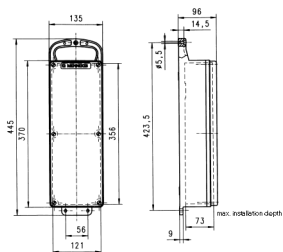

EverGUM receptacle combination

Part no. 70028

- solid rubber enclosure, signal yellow RAL 1003
- pre-wired for installation

Technical specifications

| | |
|---------------------------|---|
| CEE 16 A, 5 p, 400 V | 1 |
| SCHUKO® 16 A, 230 V | 4 |
| Connection / feeder cable | • 2 m H07RN-F5G2.5 with CEE-plug 16 A, 5 p, 400 V |
| Protection type | IP 44 |
| Shutter | false |
| Enclosure material | Solid rubber |
| Weight | 4177 g |
| Height | 445 mm |
| Width | 135 mm |

Drawing

Drawing
5 MB 44
Dim. in mm