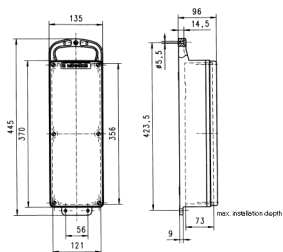

EverGUM receptacle combination

Part no. 70032

- solid rubber enclosure, signal yellow RAL 1003
- pre-wired for installation

Technical specifications

SCHUKO® 16 A, 230 V	4
Fusing	• 1 RCD 40 A, 4 p, 0.03 A
Connection / feeder cable	• 2 m H07RN-F3G2.5 with CEE-plug 16 A, 5 p, 400 V
Protection type	IP 44
Shutter	false
Enclosure material	Solid rubber
Weight	4029 g
Height	445 mm
Width	135 mm

Drawing

Drawing
5 MB 44
Dim. in mm