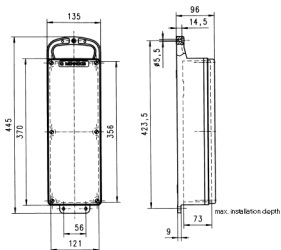

EverGUM receptacle combination

Part no. 70034

- solid rubber enclosure, signal yellow RAL 1003
- pre-wired for installation

Technical specifications

CEE 32 A, 5 p, 400 V	3
Connection / feeder cable	• 2 m H07RN-F5G4 with CEE-plug 32 A, 5 p, 400 V
Protection type	IP 44
Shutter	false
Enclosure material	Solid rubber
Weight	5033 g
Height	445 mm
Width	135 mm

Drawing

Drawing
5 MB 44
Dim. in mm