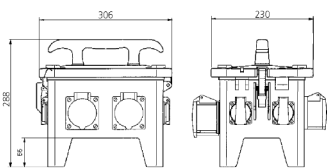

## EverGUM receptacle combination

Part no. 70433

- solid rubber enclosure, signal yellow RAL 1003
- pre-wired for installation

## Technical specifications

|                           |  |
|---------------------------|--|
| CEE 32 A, 5 p, 400 V      | 1  |
| CEE 16 A, 5 p, 400 V      | 1  |
| SCHUKO® 16 A, 230 V       | 4  |
| Fusing                    | <ul style="list-style-type: none"> <li>• 2 Neozed D 01, 3 p</li> <li>• 2 Neozed D 01, 1 p</li> </ul> |
| Pre-fuse max.             | 32 A   |
| InA                       | 32 A   |
| RDF                       | 1  |
| Connection / feeder cable | <ul style="list-style-type: none"> <li>• 2 m H07RN-F5G4 with CEE-plug 32 A, 5 p, 400 V</li> </ul>    |
| Protection type           | IP 44  |
| Shutter                   | false  |
| Enclosure material        | Solid rubber   |
| Weight                    | 7760 g   |
| Length                    | 306 mm   |
| Height                    | 288 mm   |
| Width                     | 230 mm   |

## Drawing

Drawing  
5 MB 48a

Dim. in mm