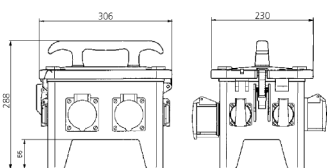

## EverGUM receptacle combination

Part no. 70436

- solid rubber enclosure, signal yellow RAL 1003
- pre-wired for installation

## Technical specifications

CEE 16 A, 5 p, 400 V	2
SCHUKO® 16 A, 230 V	4
Fusing	<ul style="list-style-type: none"> <li>• 1 RCD 40 A, 4 p, 0.03 A</li> <li>• 2 MCB's 16 A, 3 p, C</li> <li>• 2 MCB's 16 A, 1 p, B</li> </ul>
Pre-fuse max.	32 A
InA	28 A
RDF	0.45
Connection / feeder cable	<ul style="list-style-type: none"> <li>• 2 m H07RN-F5G4 with CEE-plug 32 A, 5 p, 400 V</li> </ul>
Protection type	IP 44
Shutter	false
Enclosure material	Solid rubber
Weight	8550 g
Length	306 mm
Height	288 mm
Width	230 mm

## Drawing

Drawing  
5 MB 48a

Dim. in mm