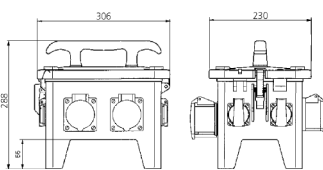

EverGUM receptacle combination

Part no. 70438

- solid rubber enclosure, signal yellow RAL 1003
- pre-wired for installation

Technical specifications

SCHUKO® 16 A, 230 V	8
Fusing	• 1 RCD 40 A, 4 p, 0.03 A
Pre-fuse max.	16 A
InA	16 A
RDF	1
Connection / feeder cable	• 2 m H07RN-F5G2.5 with CEE-plug 16 A, 5 p, 400 V
Protection type	IP 44
Shutter	false
Enclosure material	Solid rubber
Weight	7020 g
Length	306 mm
Height	288 mm
Width	230 mm

Drawing

Drawing
5 MB 48a
Dim. in mm