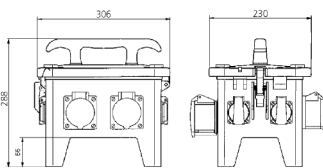

## EverGUM receptacle combination

Part no. 70724

- solid rubber enclosure, signal yellow RAL 1003
- pre-wired for installation

## Technical specifications

SCHUKO® 16 A, 230 V	8
Fusing	<ul style="list-style-type: none"> <li>• 1 RCD 40 A, 4 p, 0.03 A</li> <li>• 4 MCB's 16 A, 1 p, B</li> </ul>
Pre-fuse max.	16 A
InA	16 A
RDF	1
Connection / feeder cable	<ul style="list-style-type: none"> <li>• 2 m H07RN-F5G2.5 with CEE-plug 16 A, 5 p, 400 V</li> </ul>
Protection type	IP 44
Shutter	false
Enclosure material	Solid rubber
Weight	7450 g
Length	306 mm
Height	288 mm
Width	230 mm

## Drawing

Drawing  
5 MB 48a

Dim. in mm