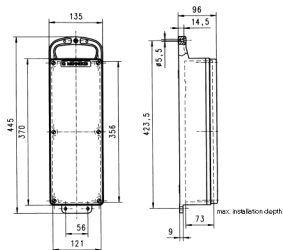

EverGUM receptacle combination

Part no. 7109560

- solid rubber enclosure
- pre-wired for installation
- fusing behind a transparent cover

Technical specifications

SCHUKO® 16 A, 230 V	6
Fusing	<ul style="list-style-type: none"> • 1 RCD 40 A, 4 p, 0.03 A
Connection / feeder cable	<ul style="list-style-type: none"> • 2 m H07RN-F5G2,5 with CEE-plug 16 A, 5 p, 400 V
Protection type	IP 44
Shutter	false
Enclosure material	Solid rubber
Weight	4240 g
Height	445 mm
Width	135 mm

Drawing

Drawing
5 MB 44
Dim. in mm