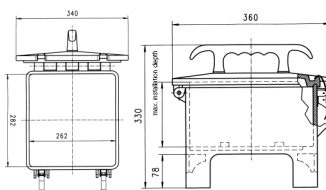

EverGUM receptacle combination

Part no. 7513001GB

- distributor compact
- portable, stackable
- with hinged cover
- with two stainless steel quick release

Technical specifications

CEE 63 A, 5 p, 400 V	1
CEE 32 A, 5 p, 400 V	1
CEE 16 A, 5 p, 400 V	1
British standard	4
Fusing	<ul style="list-style-type: none"> • 1 RCD 63 A, 4 p, 0.03 A • 1 MCB 32 A, 3 p, C • 1 MCB 16 A, 3 p, C • 2 MCB's 13 A, 1 p, C
Connection / feeder cable	<ul style="list-style-type: none"> • 2 m H07RN-F5G10 with CEE-plug 63 A, 5 p, 400 V
Protection type	IP 44
Shutter	false
Enclosure material	Solid rubber
Weight	15300 g
Length	360 mm
Height	330 mm
Width	340 mm

Drawing

Drawing
5 MB 43
Dim. in mm