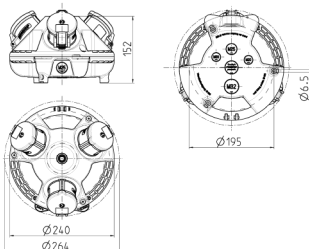

3KRAFT®

Part no. 94358RO

- pre-wired for installation
- back box in black
- hinged cover available in red (RO), yellow (GE) or silver (SI)
- enclosure and insert made of AMAPLAST

Technical specifications

CEE 16 A, 5 p, 400 V	3
Connection / feeder cable	• for 1 cable up to 5 x 10 mm ²
Protection type	IP 44
Shutter	false
Enclosure material	Plastic
Weight	1693 g

Drawing

Drawing
1 MB 442
Dim. in mm