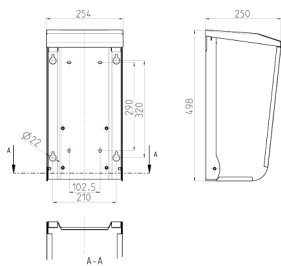

Weather shield

Part no. 15682

- made from stainless steel (material 1.4301)
- with side blinds
- cover can be removed from the back
- for wall mounting or on a column 15530
- dimensions (H x W x D): 496.5 x 254 x 250 mm
- surface: bright finish

Technical specifications

Weight	5800 g
Declaration of Conformity	EAC

Drawing

Drawing
1 MB 515

Dim. in mm