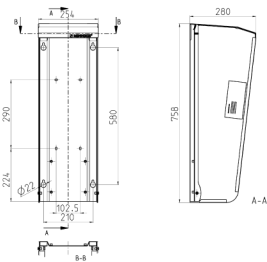

## Weather shield

Part no. 15683

- made from stainless steel (material 1.4301)
- with side blinds
- cover can be removed from the back
- for wall mounting or on a column 15530
- dimensions (H x W x D): 758 x 254 x 280 mm
- surface: bright finish

## Technical specifications

Weight	5950 g
Declaration of Conformity	EAC

## Drawing

Drawing  
1 MB 516  
Dim. in mm