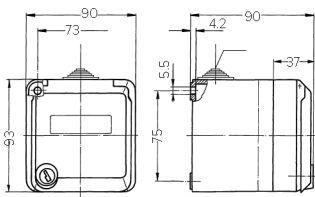

## Cepex enclosure

Part no. 4320

- grey
- as wall mounted receptacle
- for installation of RJ45 data port receptacles
- for Rutenbeck type UP0S
- 2 keys
- with identical locks: part no + index G

## Technical specifications

Protection type	IP 44
Shutter	false
Weight	260 g
Declaration of Conformity	EAC

## Drawing

Drawing  
1 MB 564  
Dim. in mm