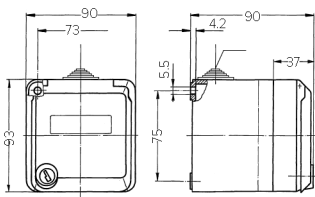

## Cepex enclosure

Part no. 4350

- grey
- as wall mounted receptacle
- for installation of RJ45 data port receptacles
- for AMP type Twist, also suited for data modules of Telegärtner (AMJ 45 Up/O, cat.6a) and Nexans (LANmark-6 Snap-in Connector with jumper ring Modular Outlet 50)
- 2 keys
- with identical locks: part no + index G

## Technical specifications

Protection type	IP 44
Shutter	false
Weight	160 g
Declaration of Conformity	EAC

## Drawing

Drawing  
1 MB 564  
Dim. in mm